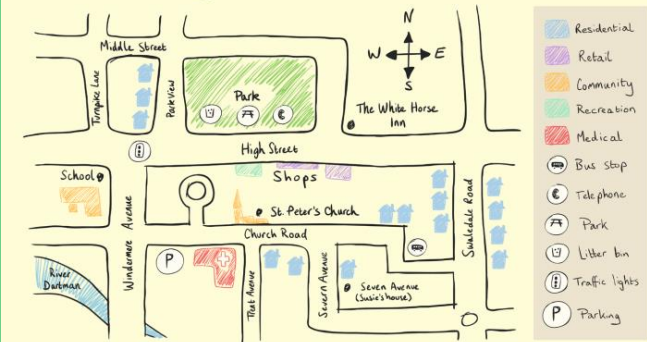

Hillsborough in the past:

Why is Hillsborough a great place for families to live?

In this topic you will:

- Be looking at old photographs and aerial images of Hillsborough – Does it look the same? What features can you see? Can you find your house?
- Be learning about the Great Sheffield flood in 1864 which affected Hillsborough and its surrounding areas.
- Making a simple map of our school/ the local area.
- Be learning about compass directions and to use them as a mapping skill.

I spy with my little eye...

- | | | |
|--|---|---|
| <input type="checkbox"/> Bus | <input type="checkbox"/> Farm | <input type="checkbox"/> Park |
| <input type="checkbox"/> Bus stop | <input type="checkbox"/> Flowers | <input type="checkbox"/> Pub |
| <input type="checkbox"/> Car | <input type="checkbox"/> Football stadium | <input type="checkbox"/> School |
| <input type="checkbox"/> Car park | <input type="checkbox"/> Hill | <input type="checkbox"/> Shop |
| <input type="checkbox"/> Church | <input type="checkbox"/> House | <input type="checkbox"/> Tram stop |
| <input type="checkbox"/> Dentist surgery | <input type="checkbox"/> Office | <input type="checkbox"/> Traffic lights |
| <input type="checkbox"/> Doctor surgery | <input type="checkbox"/> Litter bin | <input type="checkbox"/> Train |
| <input type="checkbox"/> Factory | <input type="checkbox"/> River | <input type="checkbox"/> Tram |
| | <input type="checkbox"/> Road | <input type="checkbox"/> Trees |

My Local Area

Aerial images of Hillsborough:

The Great Sheffield Flood in 1864:

In the Victorian times, Hillsborough and its surrounding areas suffered a tragic event. The Great Sheffield Flood of 1864 claimed the lives of at least 240 people and left more than 5,000 homes and businesses under